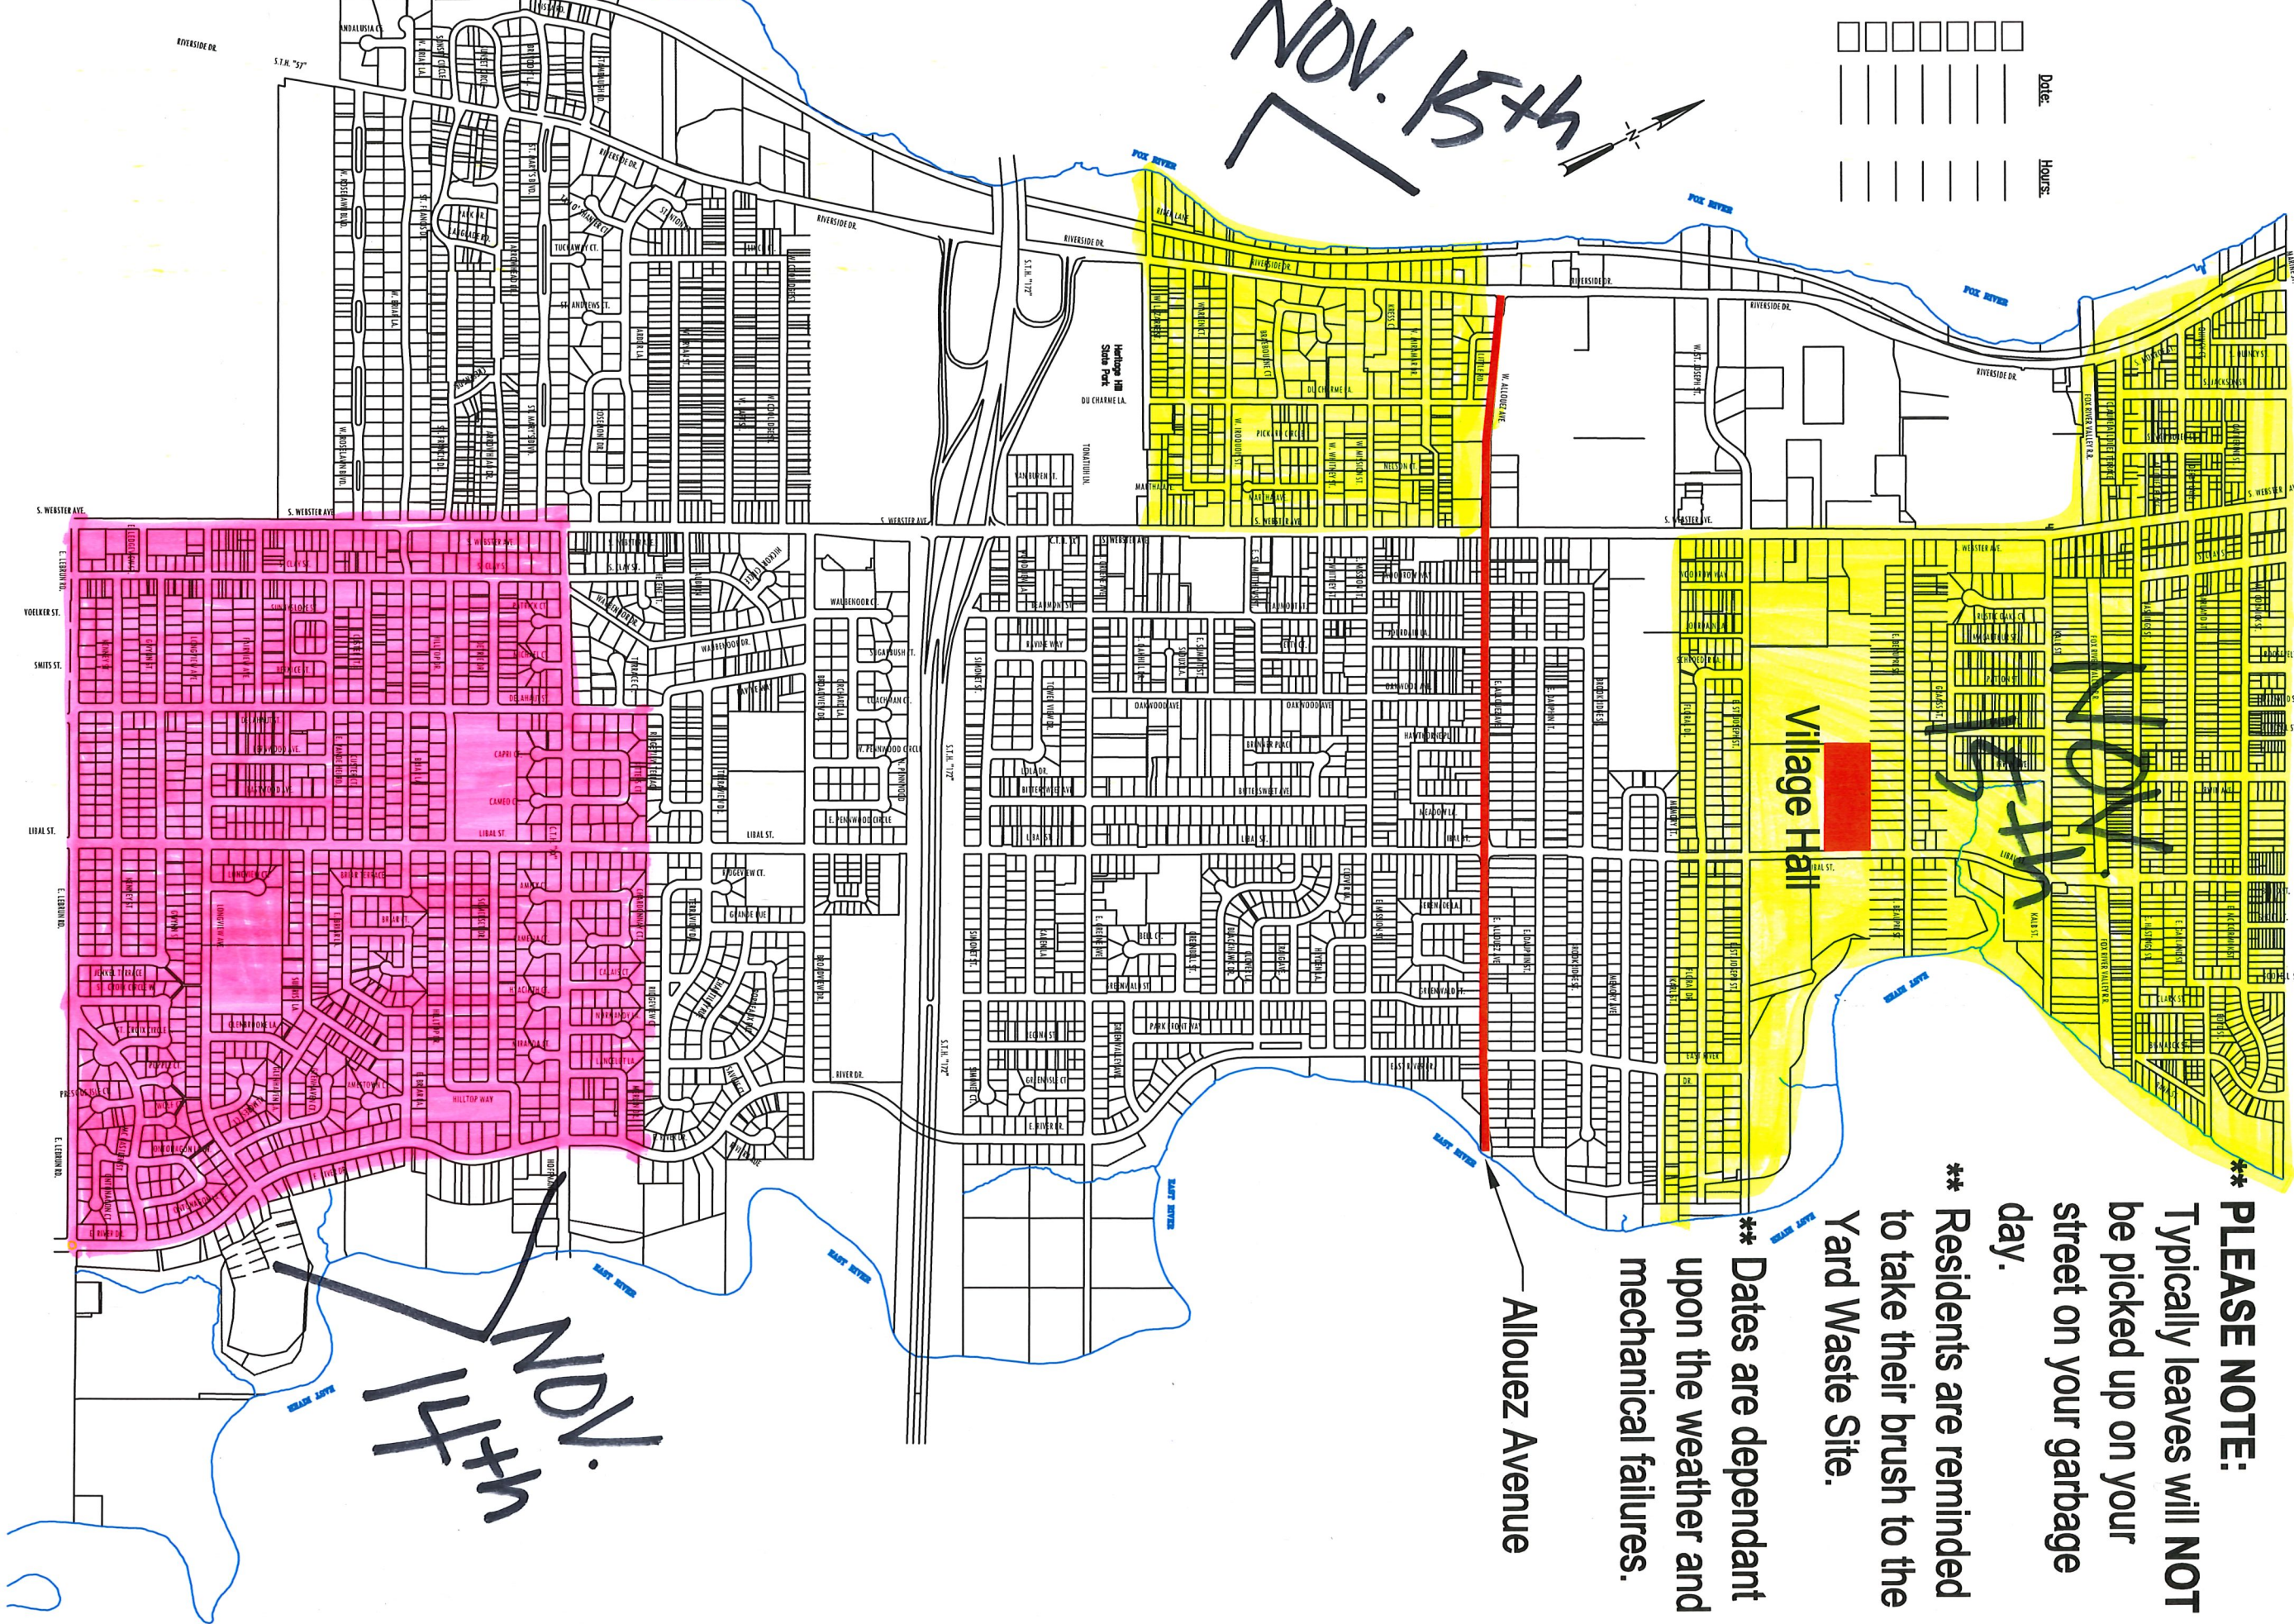

## 2017 FALL LEAF COLLECTION AREA

Date:

Hours:

NOV. 15th

NOV. 15th

NOV. 14th

**\*\* PLEASE NOTE:**  
 Typically leaves will **NOT** be picked up on your street on your garbage day.

**\*\* Residents are reminded to take their brush to the Yard Waste Site.**

**\*\* Dates are dependant upon the weather and mechanical failures.**

Allouez Avenue