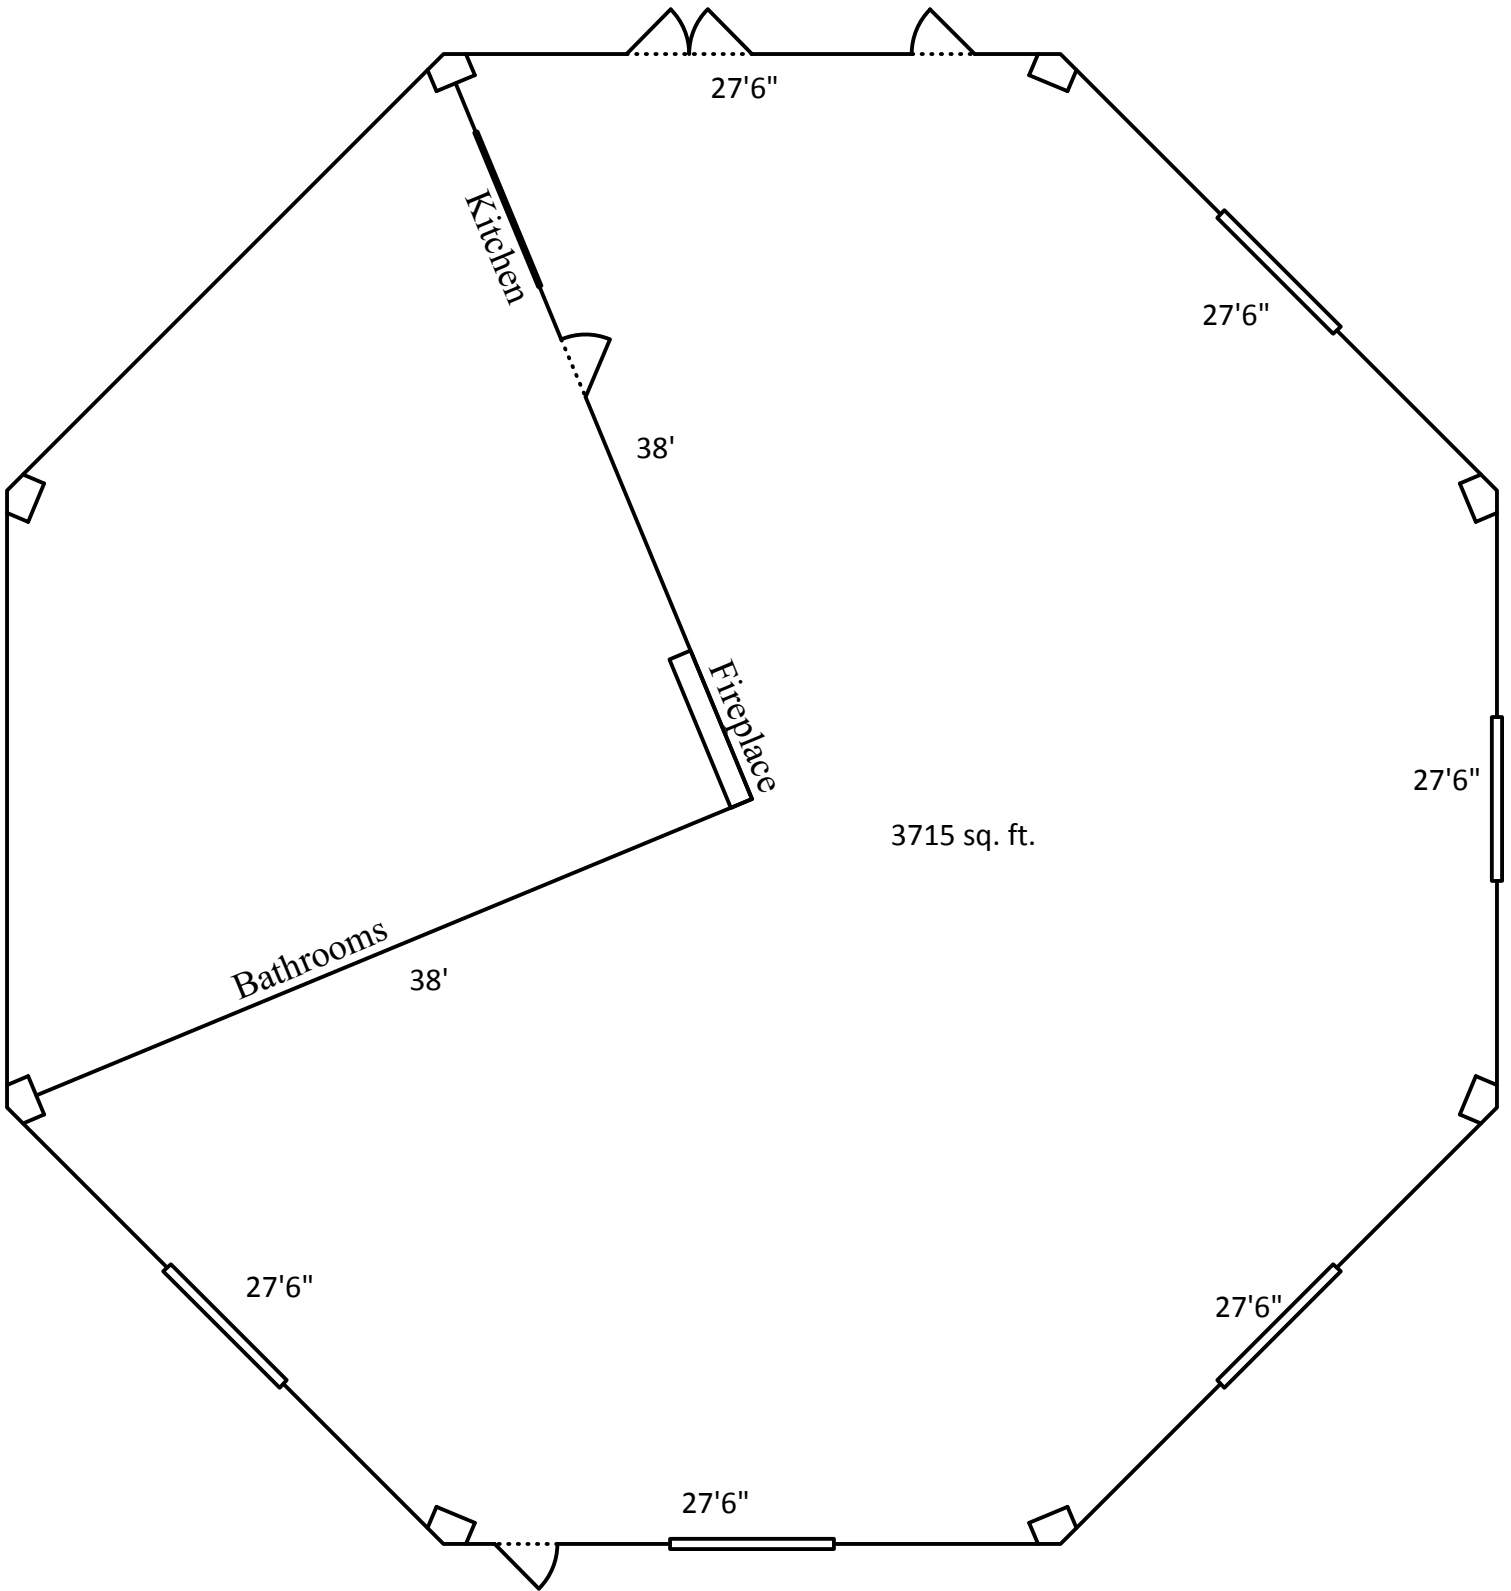

GREEN ISLE PAVILION

3715 sq. ft.

- 30 8' Folding Banquet Tables
- 3 4' Folding Round Tables
- 2 8' Serving Tables
- 170 Folding Chairs