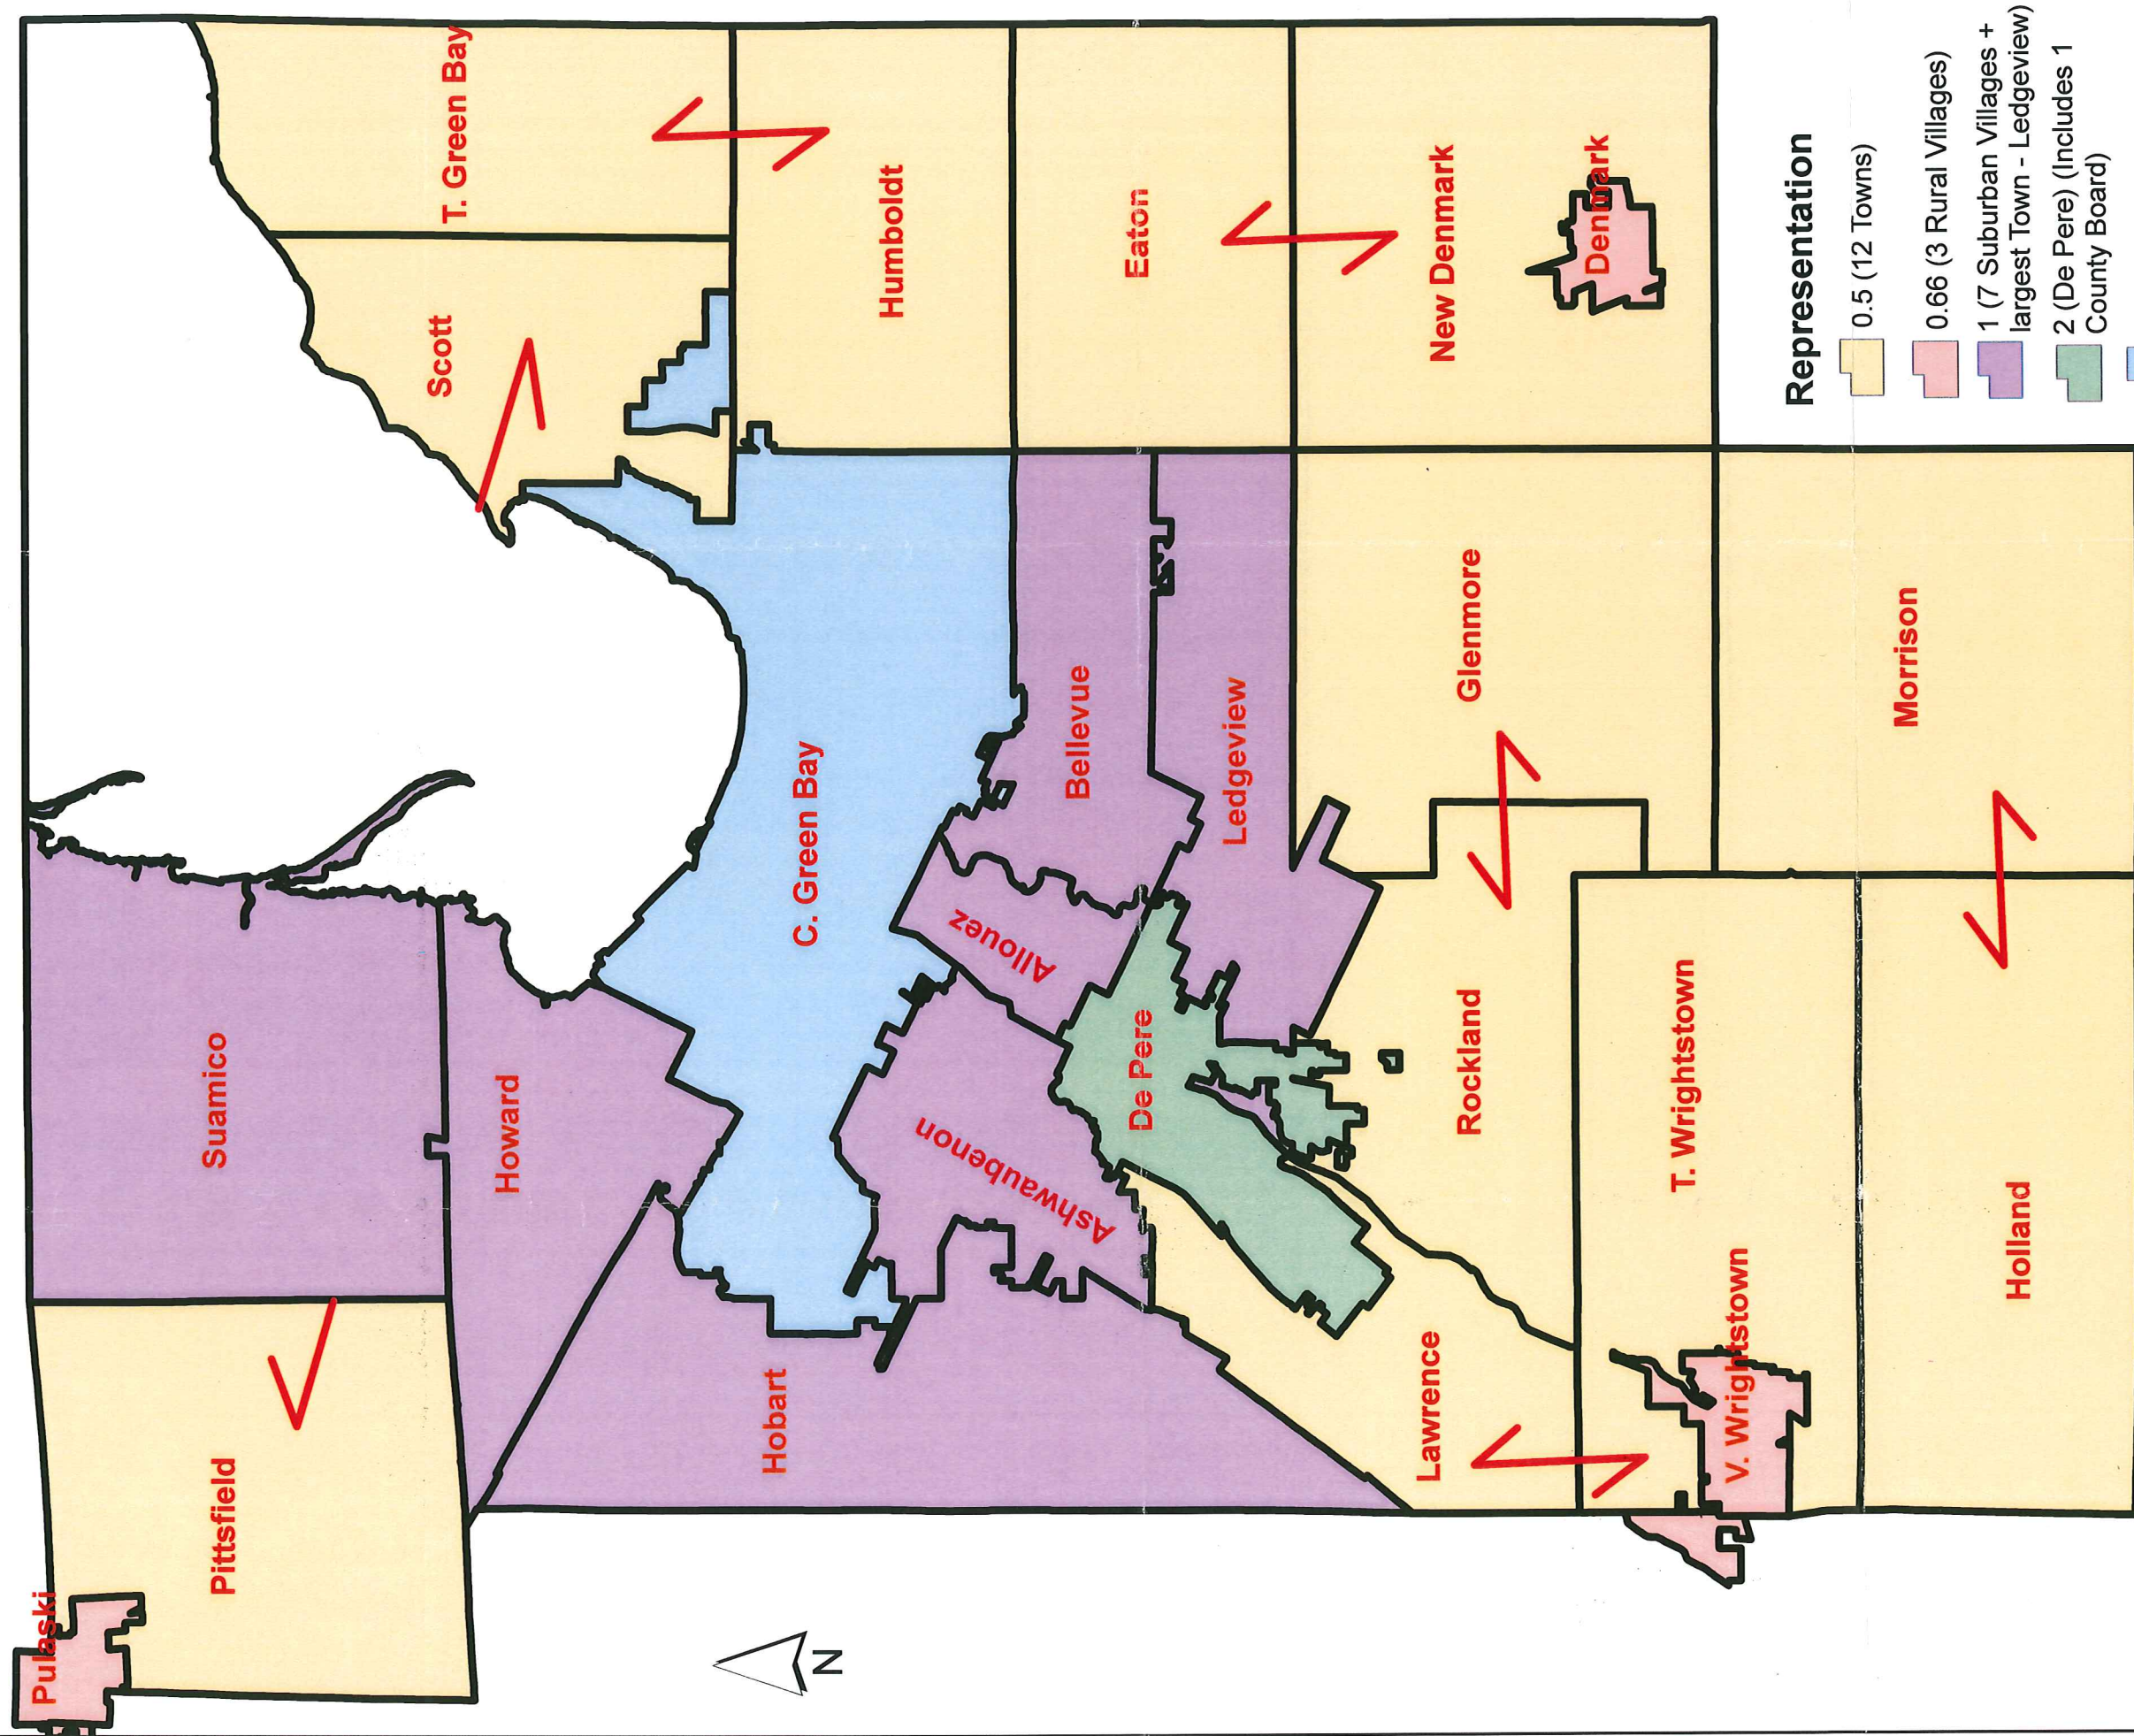

BCPC Board of Directors Approved Representation

Representation

- 0.5 (12 Towns)
- 0.66 (3 Rural Villages)
- 1 (7 Suburban Villages + largest Town - Ledgeview)
- 2 (De Pere) (Includes 1 County Board)
- 8 (Green Bay) (Includes 1 County Board)

25

= Partner Towns

At-Large +1 WisDOT
+1 Rural County Board
+1 Transit

28 Total Reps